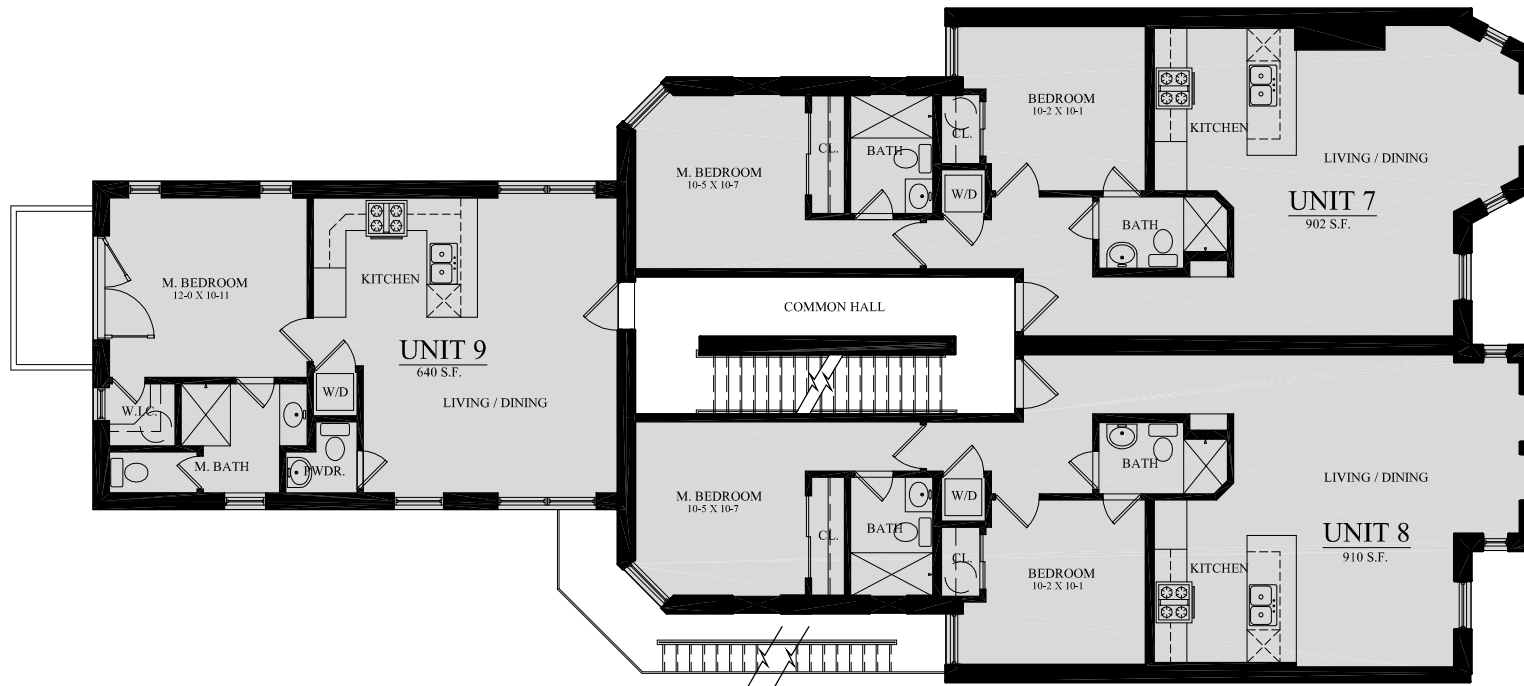

1854 MINTWOOD PL., NW
 WASHINGTON, D.C.
GARDEN LEVEL

PLANS ARE SUBJECT TO CHANGE AND DIMENSIONS ARE APPROXIMATE. CAPITAL CITY RESERVES THE RIGHT TO MODIFY THE PLANS AND SPECIFICATIONS WITHOUT NOTICE. ALL RIGHTS RESERVED.

1854 MINTWOOD PL., NW
 WASHINGTON, D.C.
FIRST FLOOR

PLANS ARE SUBJECT TO CHANGE AND DIMENSIONS ARE APPROXIMATE. CAPITAL CITY RESERVES THE RIGHT TO MODIFY THE PLANS AND SPECIFICATIONS WITHOUT NOTICE. ALL RIGHTS RESERVED.