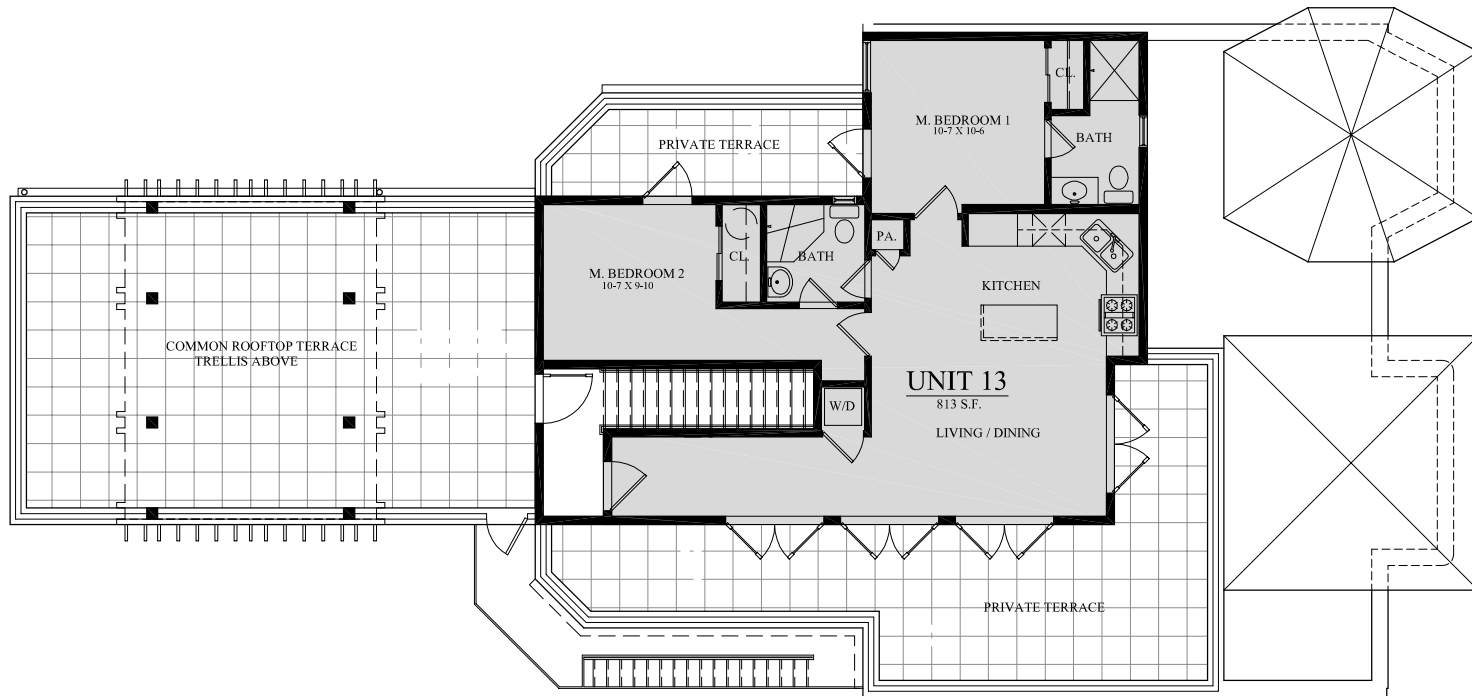

1854 MINTWOOD PL., NW
 WASHINGTON, D.C.
SECOND FLOOR

PLANS ARE SUBJECT TO CHANGE AND DIMENSIONS ARE APPROXIMATE. CAPITAL CITY RESERVES THE RIGHT TO MODIFY THE PLANS AND SPECIFICATIONS WITHOUT NOTICE. ALL RIGHTS RESERVED.

1854 MINTWOOD PL., NW
 WASHINGTON, D.C.
THIRD FLOOR

PLANS ARE SUBJECT TO CHANGE AND DIMENSIONS ARE APPROXIMATE. CAPITAL CITY RESERVES THE RIGHT TO MODIFY THE PLANS AND SPECIFICATIONS WITHOUT NOTICE. ALL RIGHTS RESERVED.

1854 MINTWOOD PL., NW
 WASHINGTON, D.C.
PENTHOUSE LEVEL - ROOF DECK

PLANS ARE SUBJECT TO CHANGE AND DIMENSIONS ARE APPROXIMATE. CAPITAL CITY RESERVES THE RIGHT TO MODIFY THE PLANS AND SPECIFICATIONS WITHOUT NOTICE. ALL RIGHTS RESERVED.