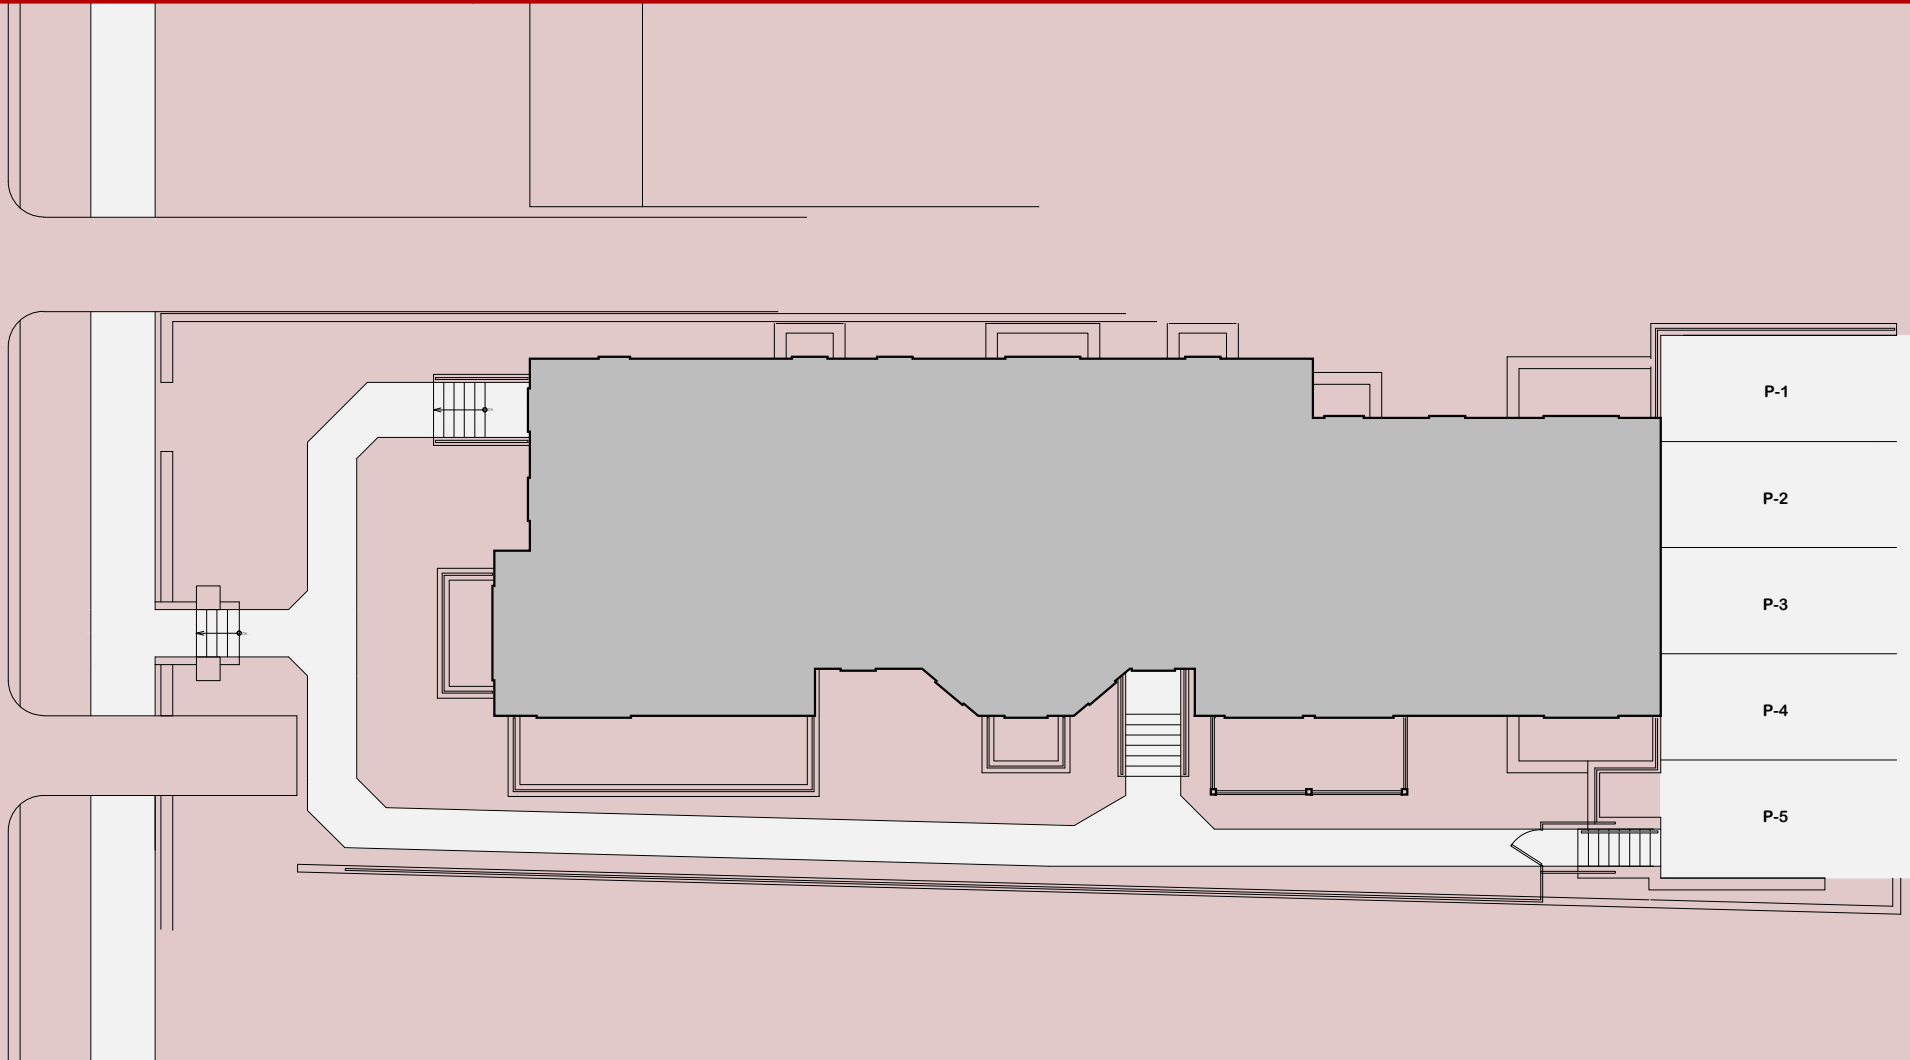

1323 GIRARD STREET NW, DC

SITE PLAN

1323 GIRARD STREET NW, DC

UNIT #1

TERRACE LEVEL

1323 GIRARD STREET NW, DC

UNIT #2

FIRST FLOOR

1323 GIRARD STREET NW, DC

UNIT #3

SECOND FLOOR

1323 GIRARD STREET NW, DC

UNIT #4

THIRD FLOOR

ROOF LEVEL

1323 GIRARD STREET NW, DC

UNIT #5

TERRACE LEVEL

1323 GIRARD STREET NW, DC

UNIT #6

FIRST FLOOR

1323 GIRARD STREET NW, DC

UNIT #7

SECOND FLOOR