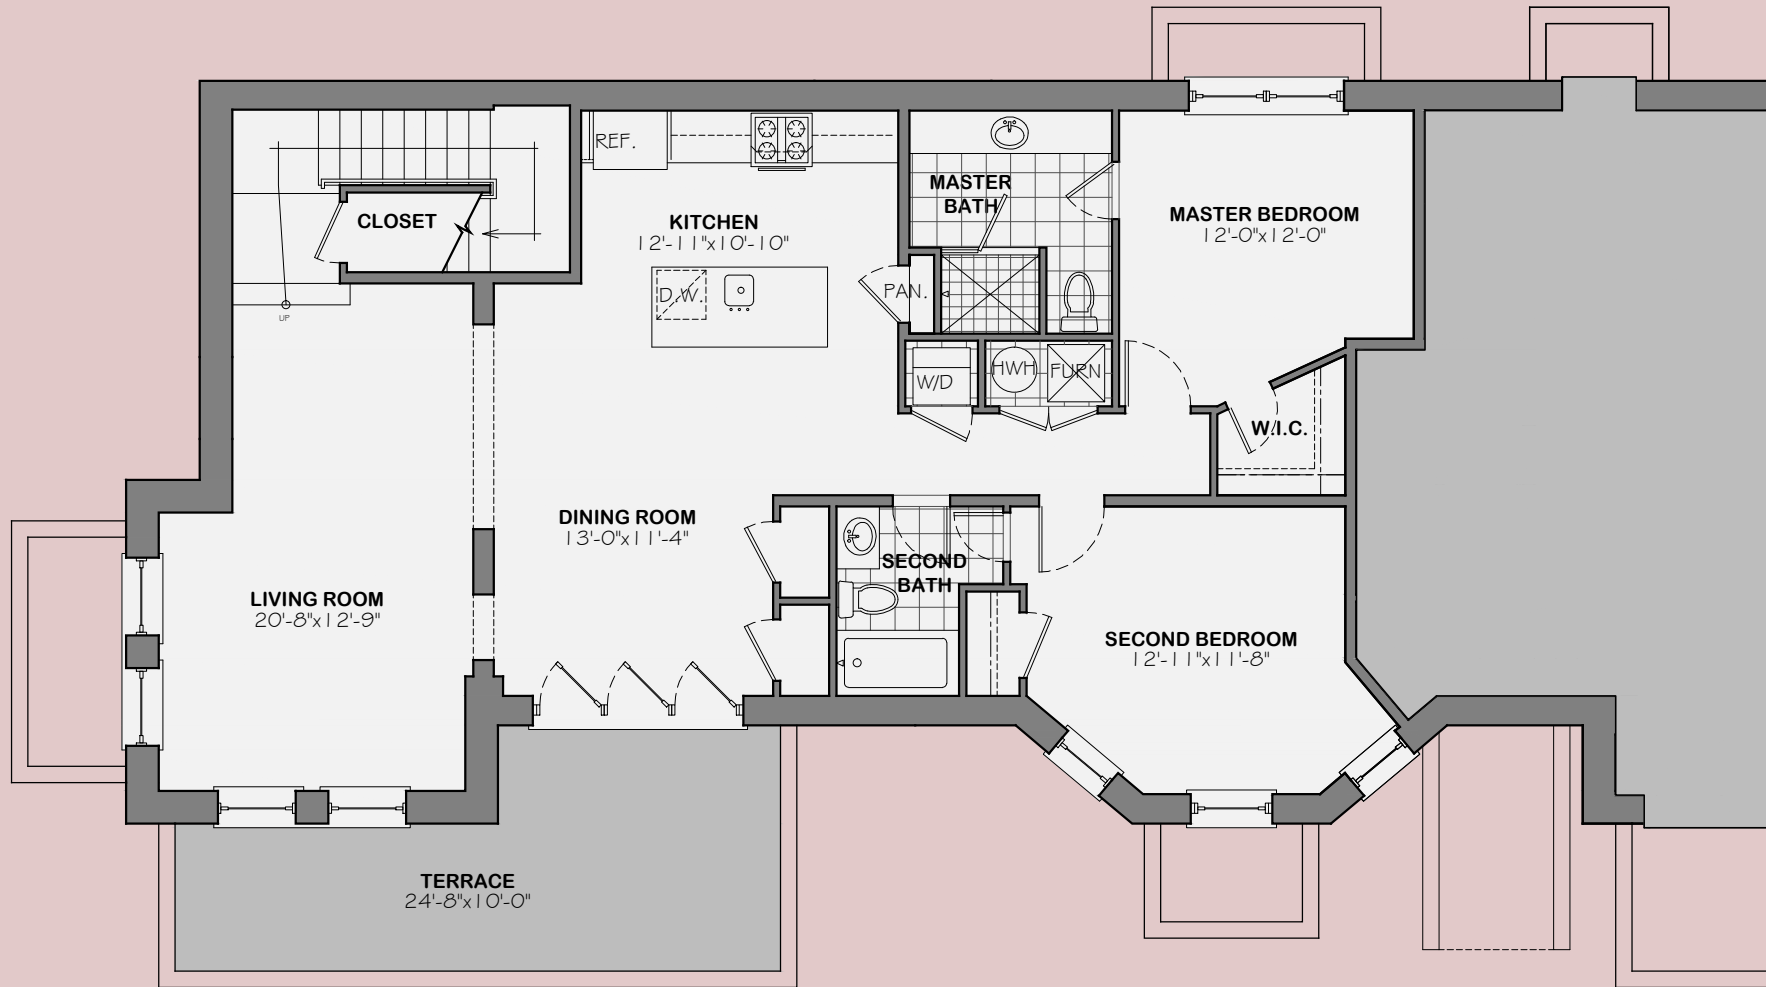

1323 GIRARD STREET NW, DC

SITE PLAN

1323 GIRARD STREET NW, DC

UNIT #1

TERRACE LEVEL

1323 GIRARD STREET NW, DC

UNIT #2

FIRST FLOOR

1323 GIRARD STREET NW, DC

UNIT #3

SECOND FLOOR

1323 GIRARD STREET NW, DC

UNIT #4

THIRD FLOOR

ROOF LEVEL

1323 GIRARD STREET NW, DC