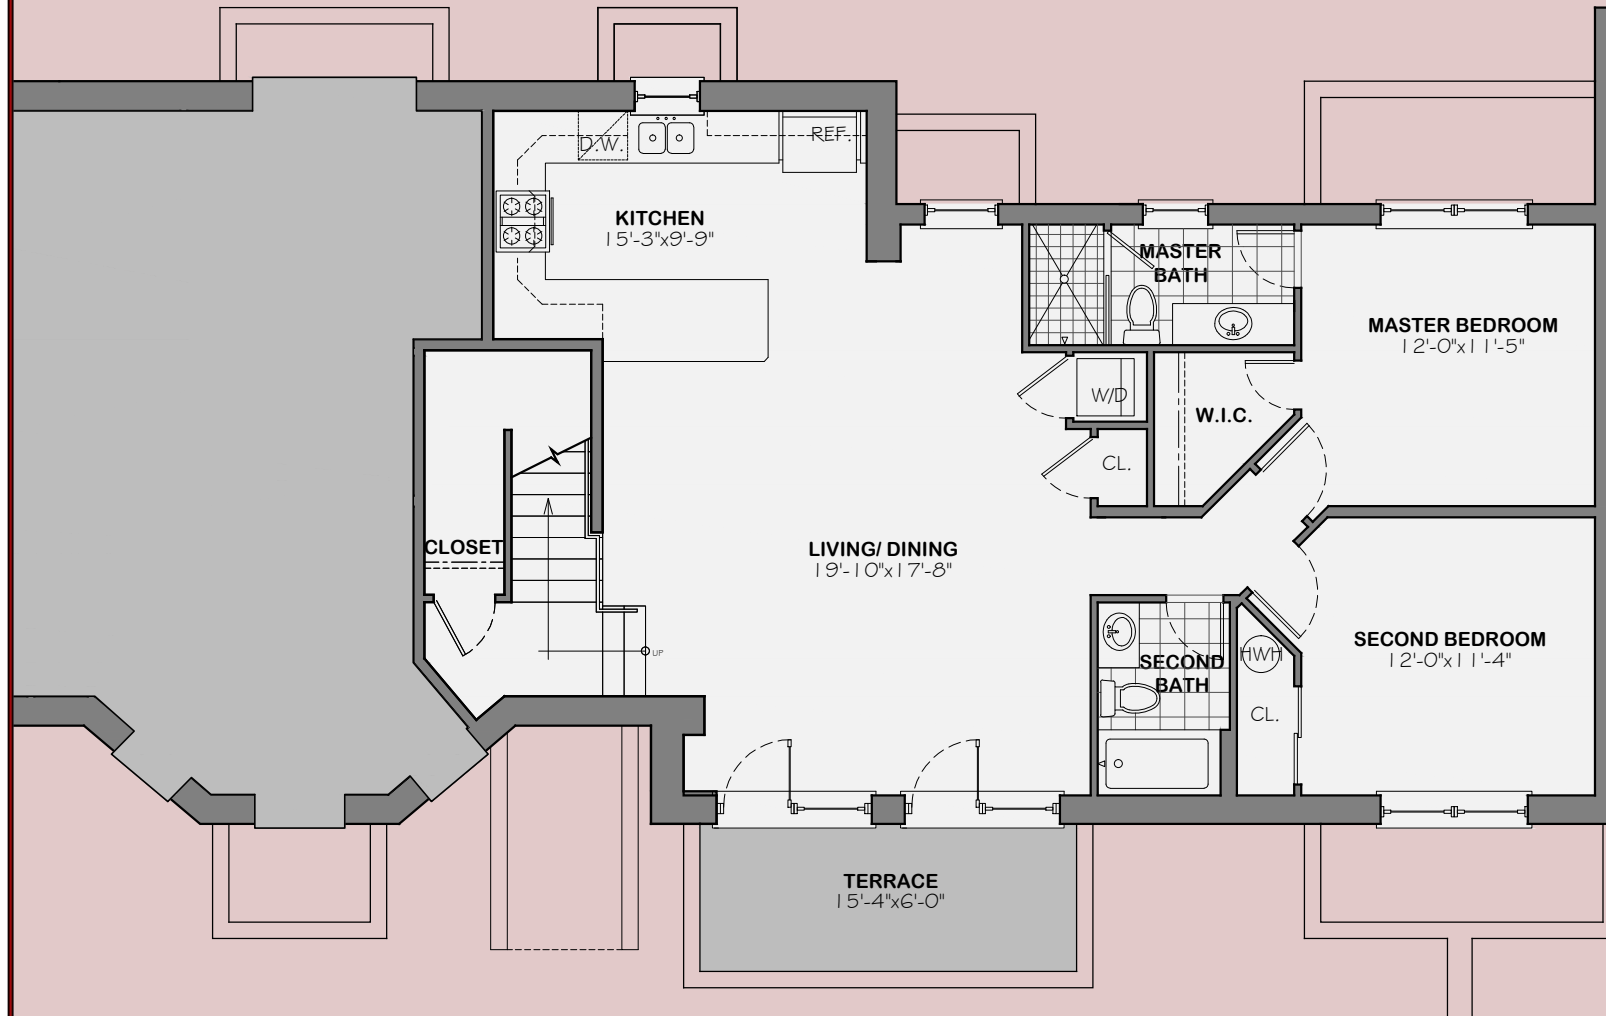

1323 GIRARD STREET NW, DC

SITE PLAN

1323 GIRARD STREET NW, DC

UNIT #1

TERRACE LEVEL

1323 GIRARD STREET NW, DC

UNIT #2

FIRST FLOOR

1323 GIRARD STREET NW, DC

UNIT #3

SECOND FLOOR

1323 GIRARD STREET NW, DC

UNIT #4

THIRD FLOOR

ROOF LEVEL

1323 GIRARD STREET NW, DC

UNIT #5

TERRACE LEVEL

1323 GIRARD STREET NW, DC

UNIT #6

FIRST FLOOR

1323 GIRARD STREET NW, DC

UNIT #7

SECOND FLOOR