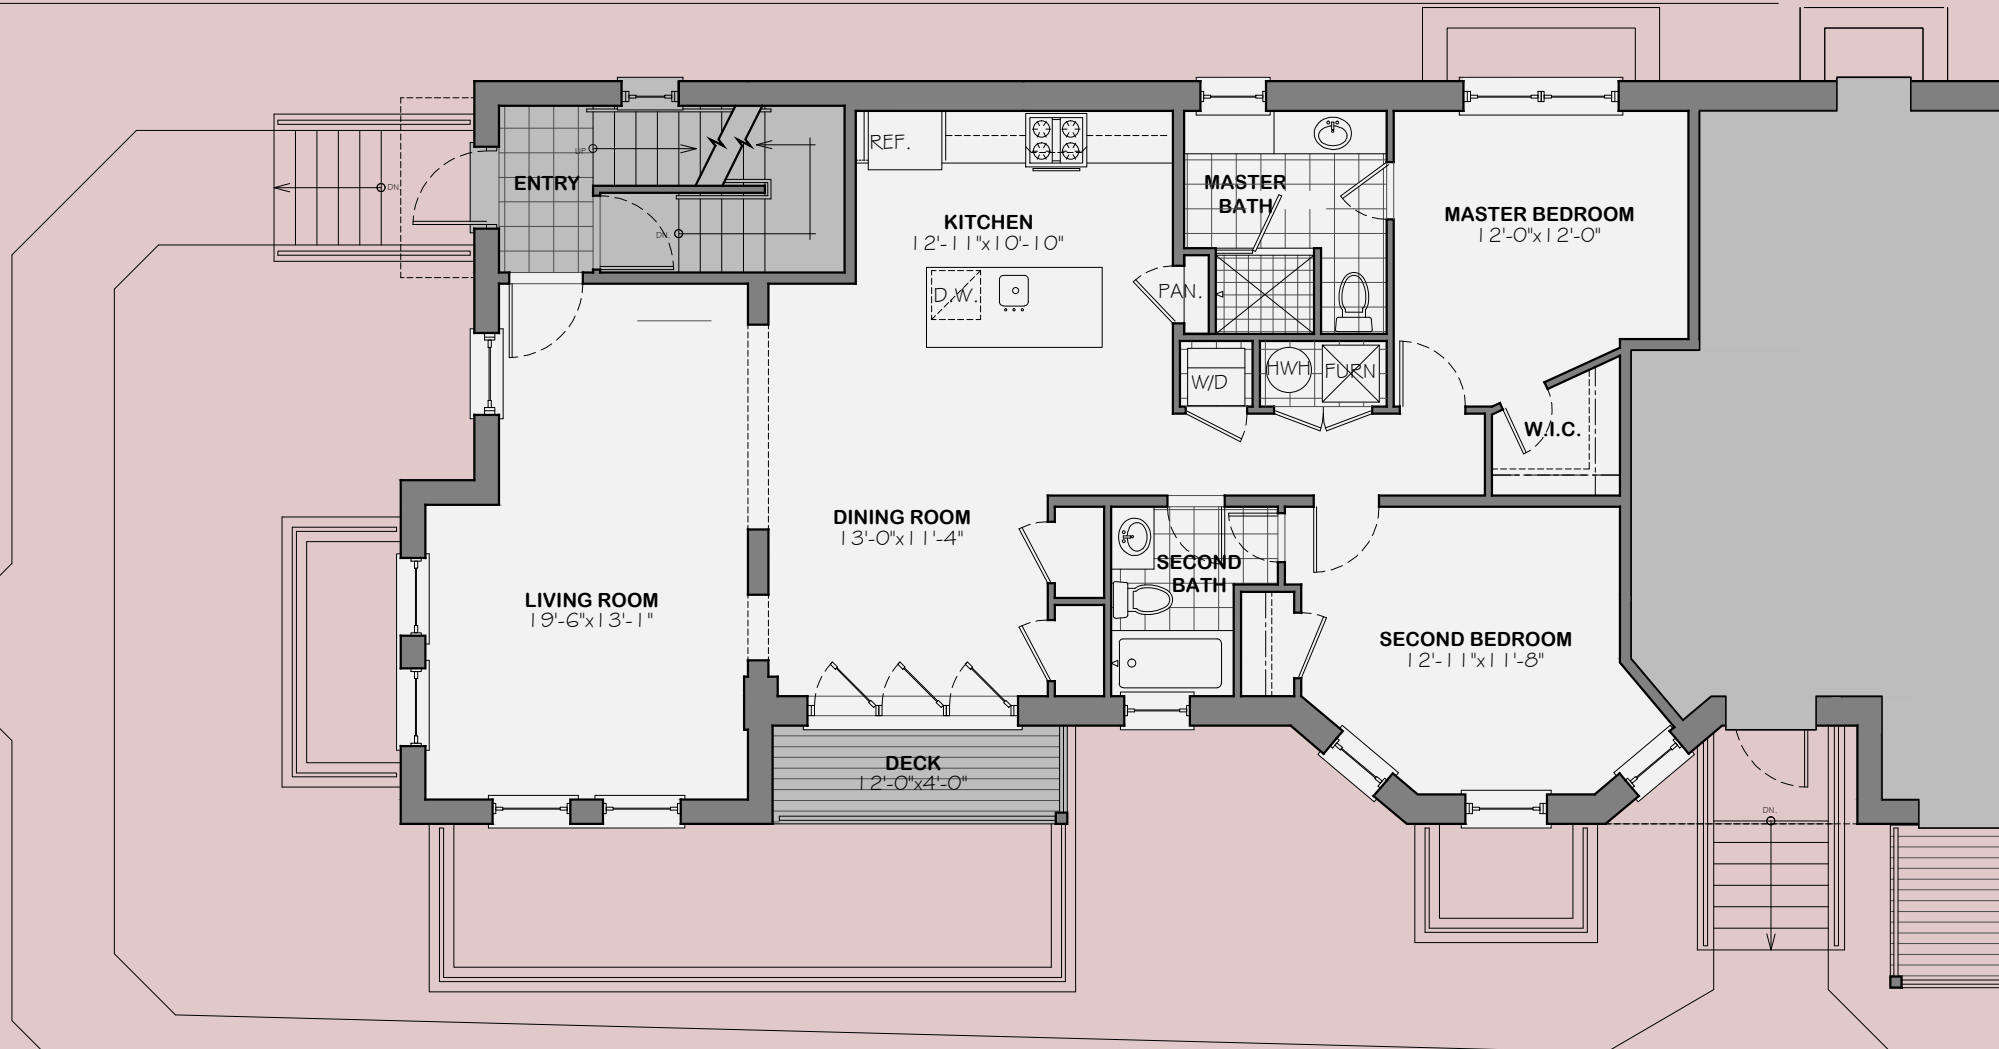

1323 GIRARD STREET NW, DC

SITE PLAN

1323 GIRARD STREET NW, DC

UNIT #1

TERRACE LEVEL

1323 GIRARD STREET NW, DC

UNIT #2

FIRST FLOOR

1323 GIRARD STREET NW, DC

UNIT #3

SECOND FLOOR

1323 GIRARD STREET NW, DC

UNIT #4

THIRD FLOOR

ROOF LEVEL

1323 GIRARD STREET NW, DC

UNIT #5

TERRACE LEVEL

1323 GIRARD STREET NW, DC

UNIT #6

FIRST FLOOR

1323 GIRARD STREET NW, DC

UNIT #7

SECOND FLOOR