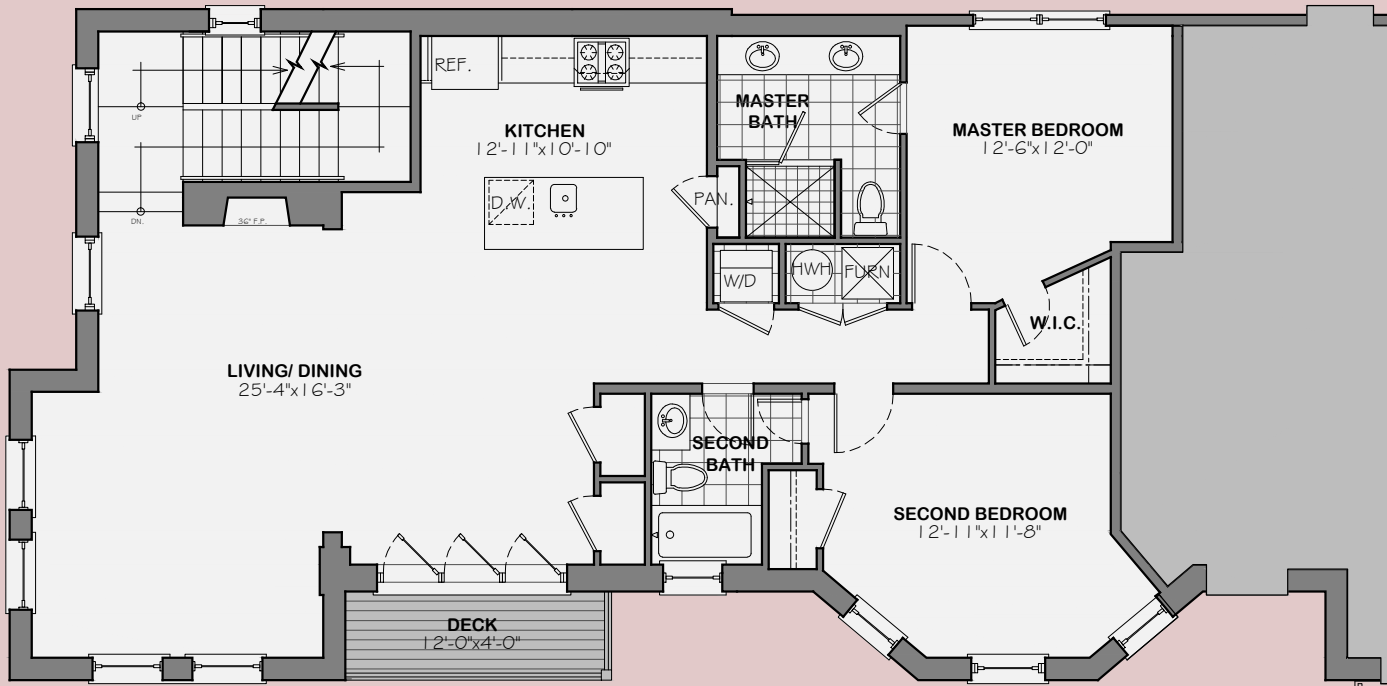

1323 GIRARD STREET NW, DC

SITE PLAN

1323 GIRARD STREET NW, DC

UNIT #1

TERRACE LEVEL

1323 GIRARD STREET NW, DC

UNIT #2

FIRST FLOOR

1323 GIRARD STREET NW, DC

UNIT #3

SECOND FLOOR

1323 GIRARD STREET NW, DC

UNIT #4

THIRD FLOOR

ROOF LEVEL

1323 GIRARD STREET NW, DC

UNIT #5

TERRACE LEVEL

1323 GIRARD STREET NW, DC

UNIT #6

FIRST FLOOR

1323 GIRARD STREET NW, DC

UNIT #7

SECOND FLOOR