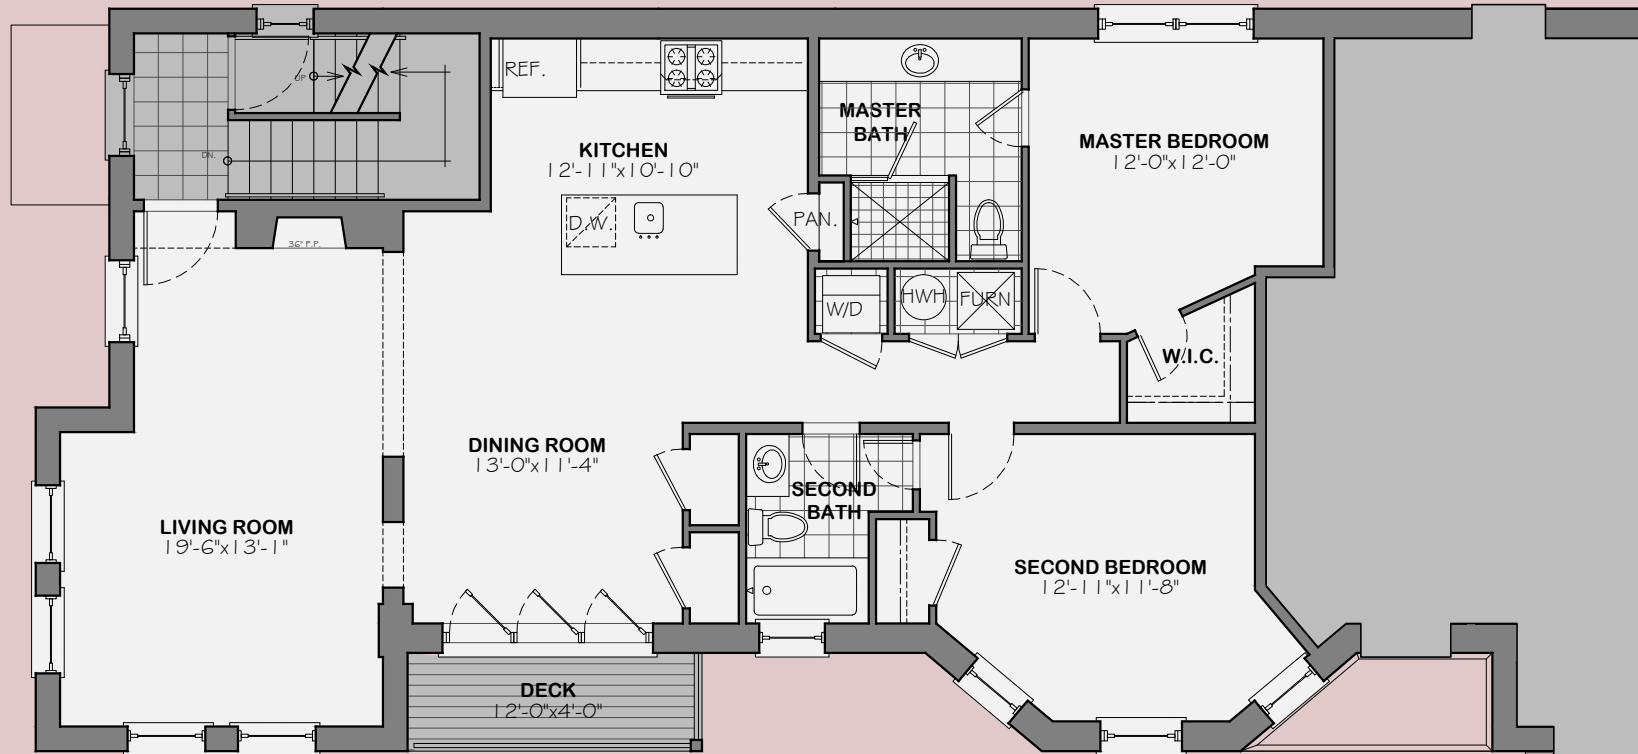

1323 GIRARD STREET NW, DC

SITE PLAN

1323 GIRARD STREET NW, DC

UNIT #1

TERRACE LEVEL

1323 GIRARD STREET NW, DC

UNIT #2

FIRST FLOOR

1323 GIRARD STREET NW, DC

UNIT #3

SECOND FLOOR

1323 GIRARD STREET NW, DC

UNIT #4

THIRD FLOOR

ROOF LEVEL

1323 GIRARD STREET NW, DC