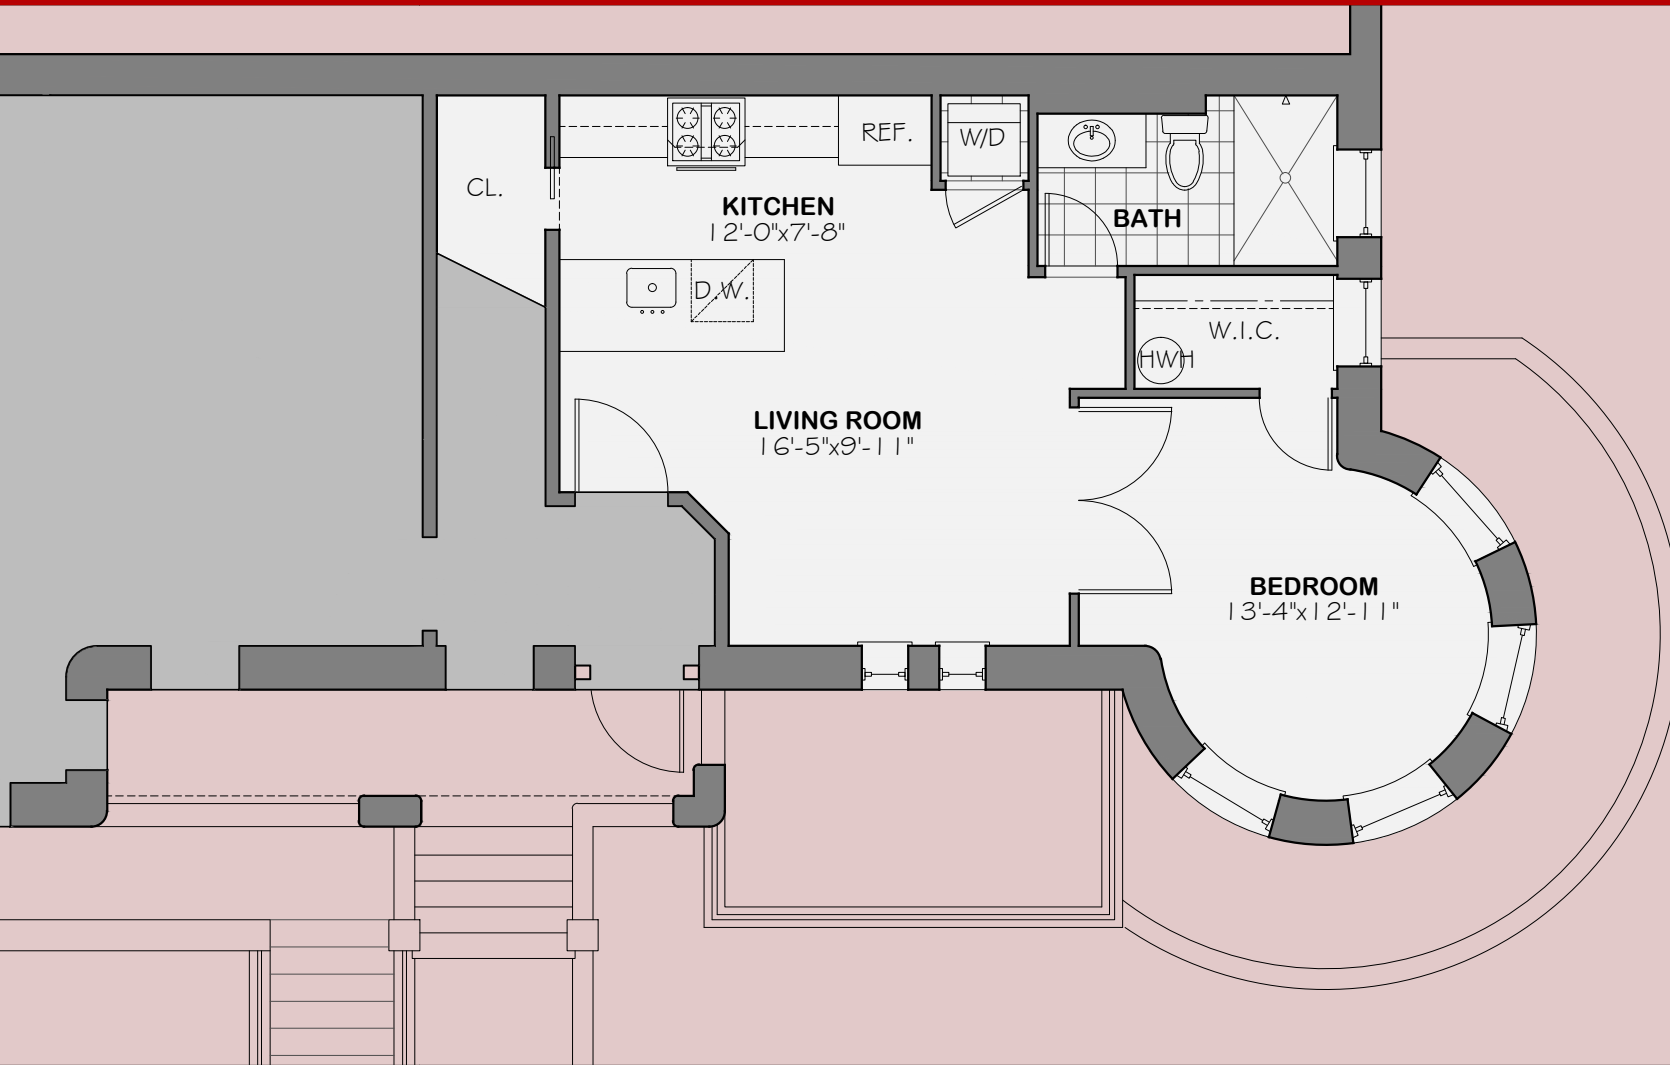

1300 EUCLID STREET NW, DC

UNIT #3

FIRST FLOOR