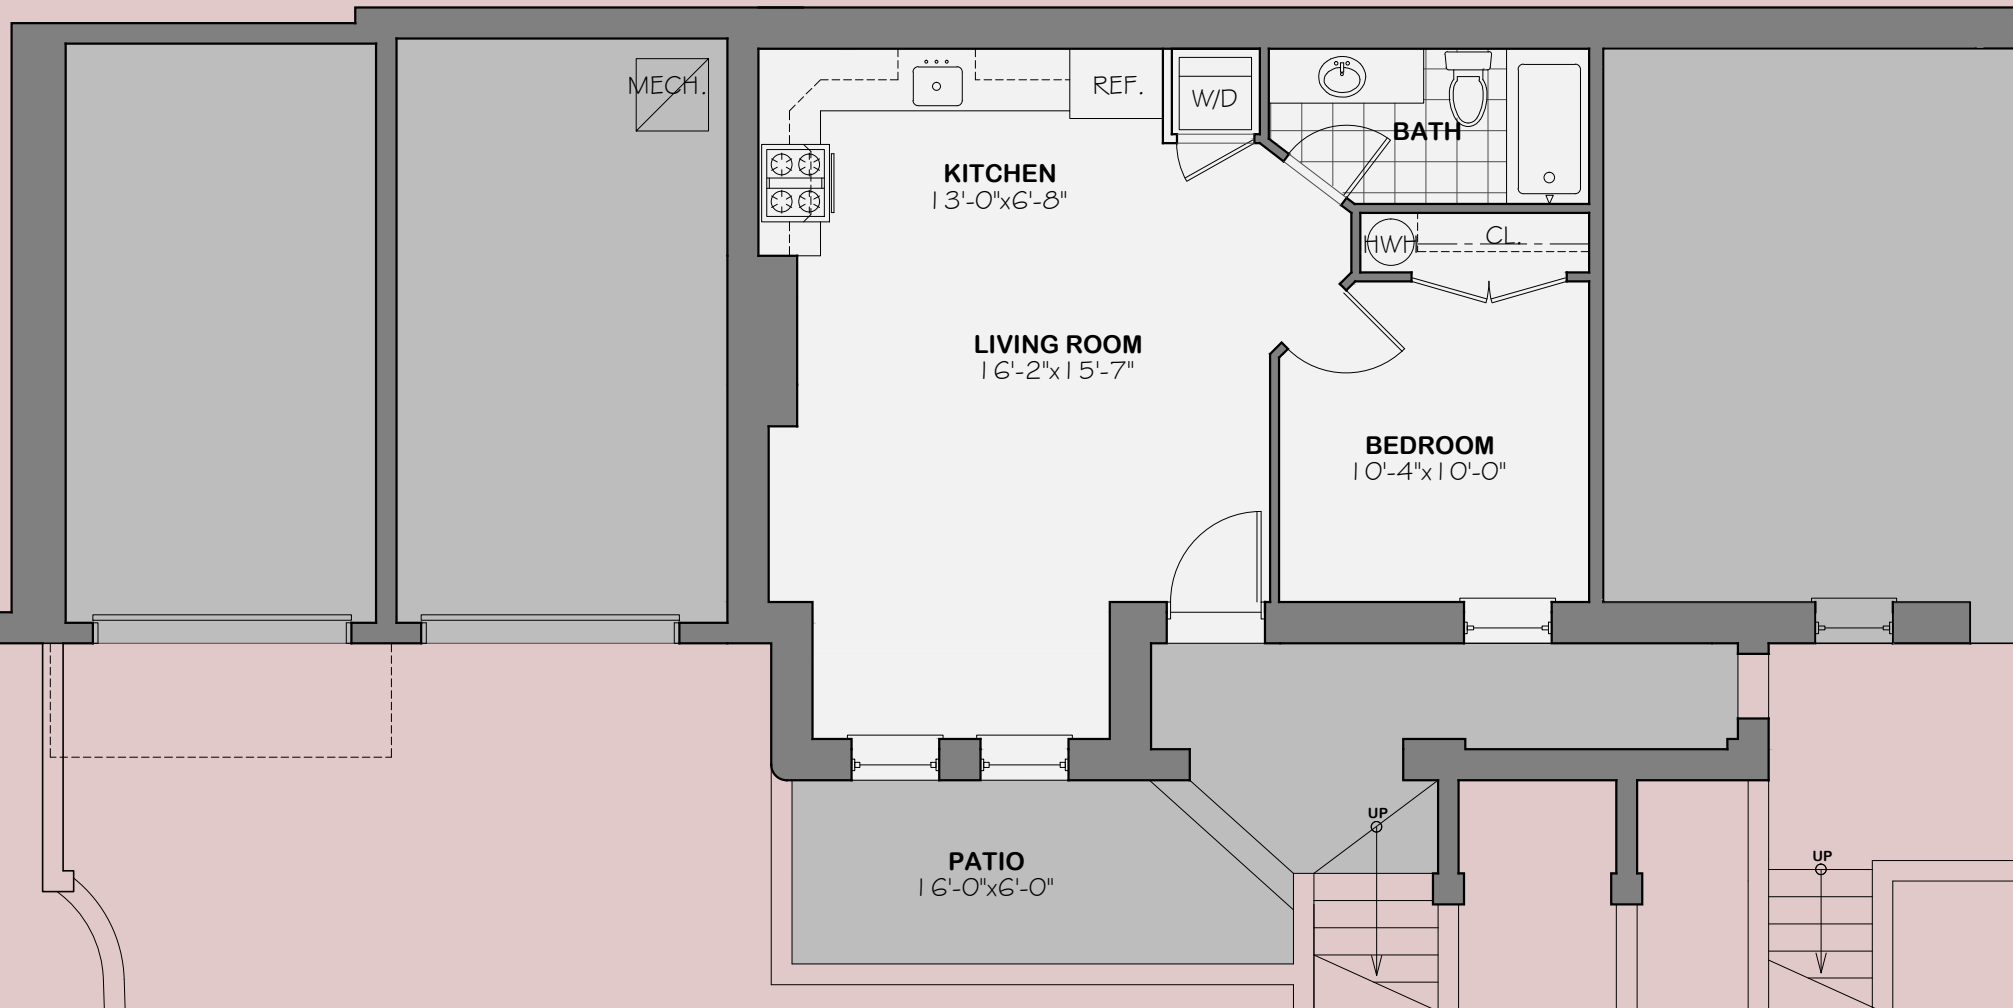

1300 EUCLID STREET NW, DC

SITE PLAN

1300 EUCLID STREET NW, DC

UNIT #1

TERRACE LEVEL

1300 EUCLID STREET NW, DC

UNIT #2

TERRACE LEVEL

SECOND FLOOR

1300 EUCLID STREET NW, DC

UNIT #6

THIRD FLOOR

ROOF LEVEL