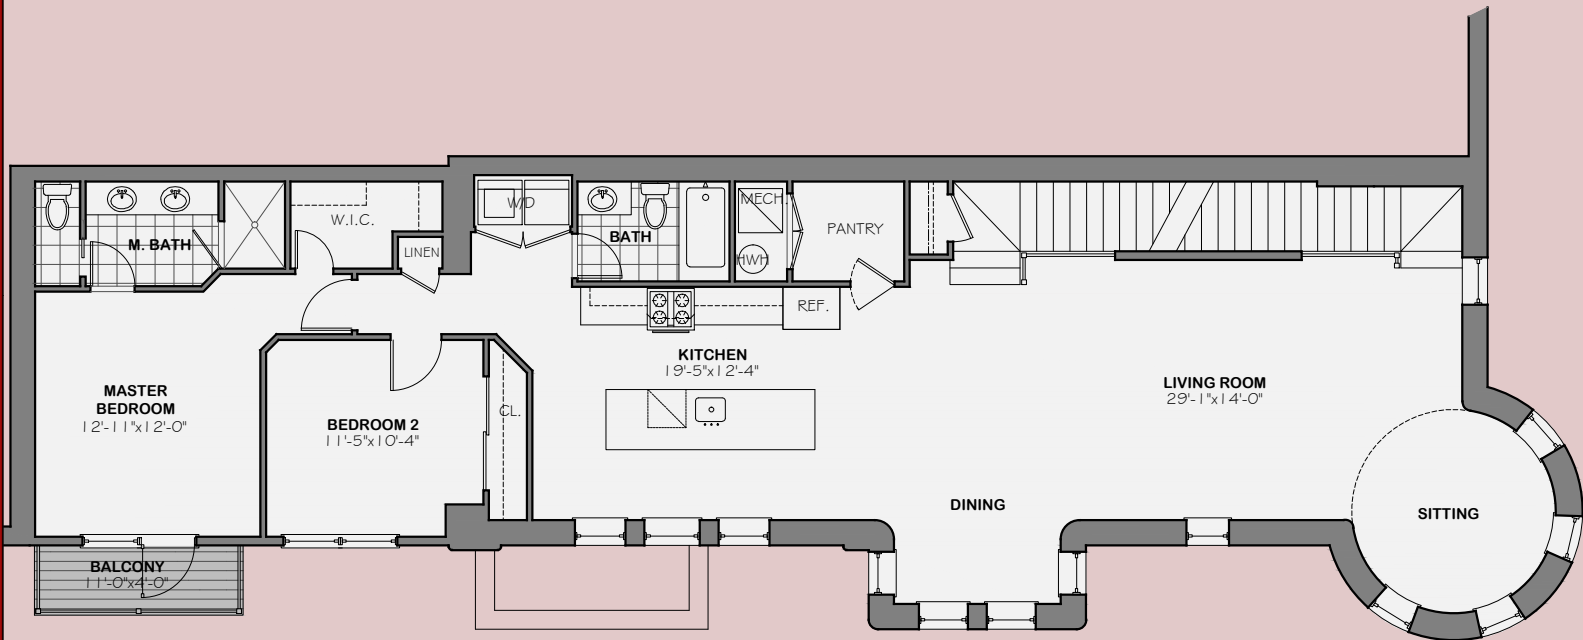

SECOND FLOOR

1300 EUCLID STREET NW, DC

UNIT #6

THIRD FLOOR

ROOF LEVEL