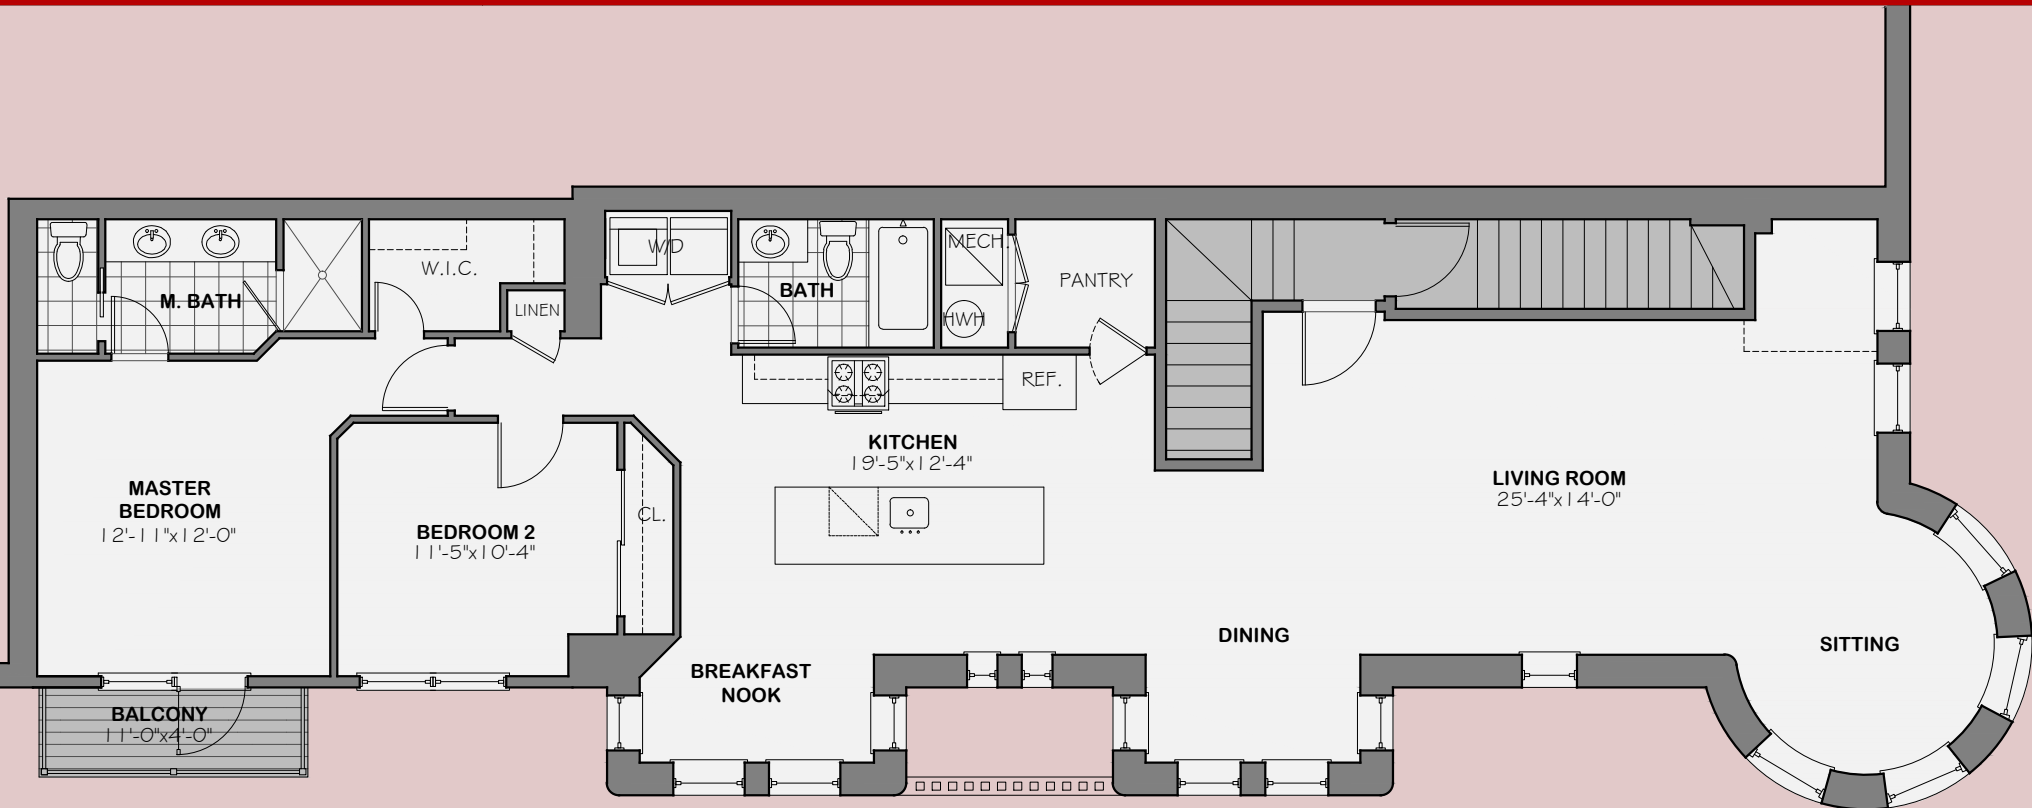

SECOND FLOOR

1300 EUCLID STREET NW, DC

UNIT #6

THIRD FLOOR

ROOF LEVEL