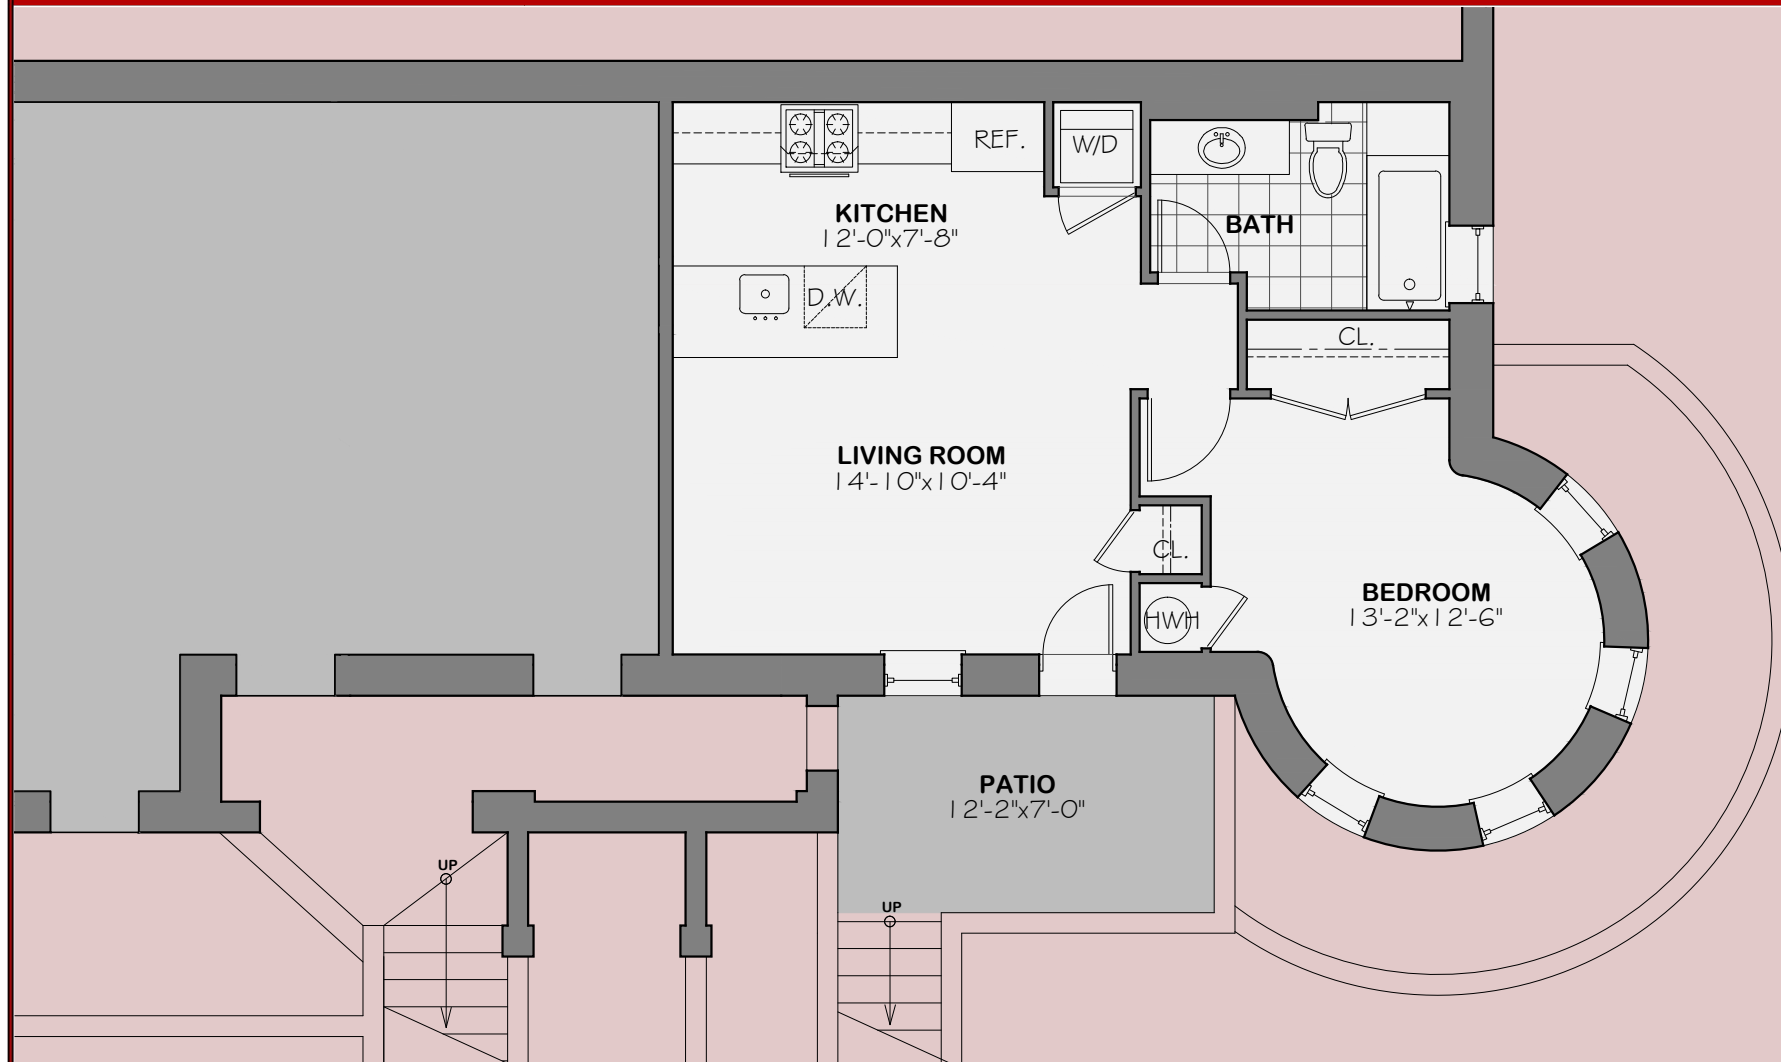

1300 EUCLID STREET NW, DC

SITE PLAN

1300 EUCLID STREET NW, DC

UNIT #1

TERRACE LEVEL

1300 EUCLID STREET NW, DC

UNIT #2

TERRACE LEVEL

SECOND FLOOR

1300 EUCLID STREET NW, DC

UNIT #6

THIRD FLOOR

ROOF LEVEL