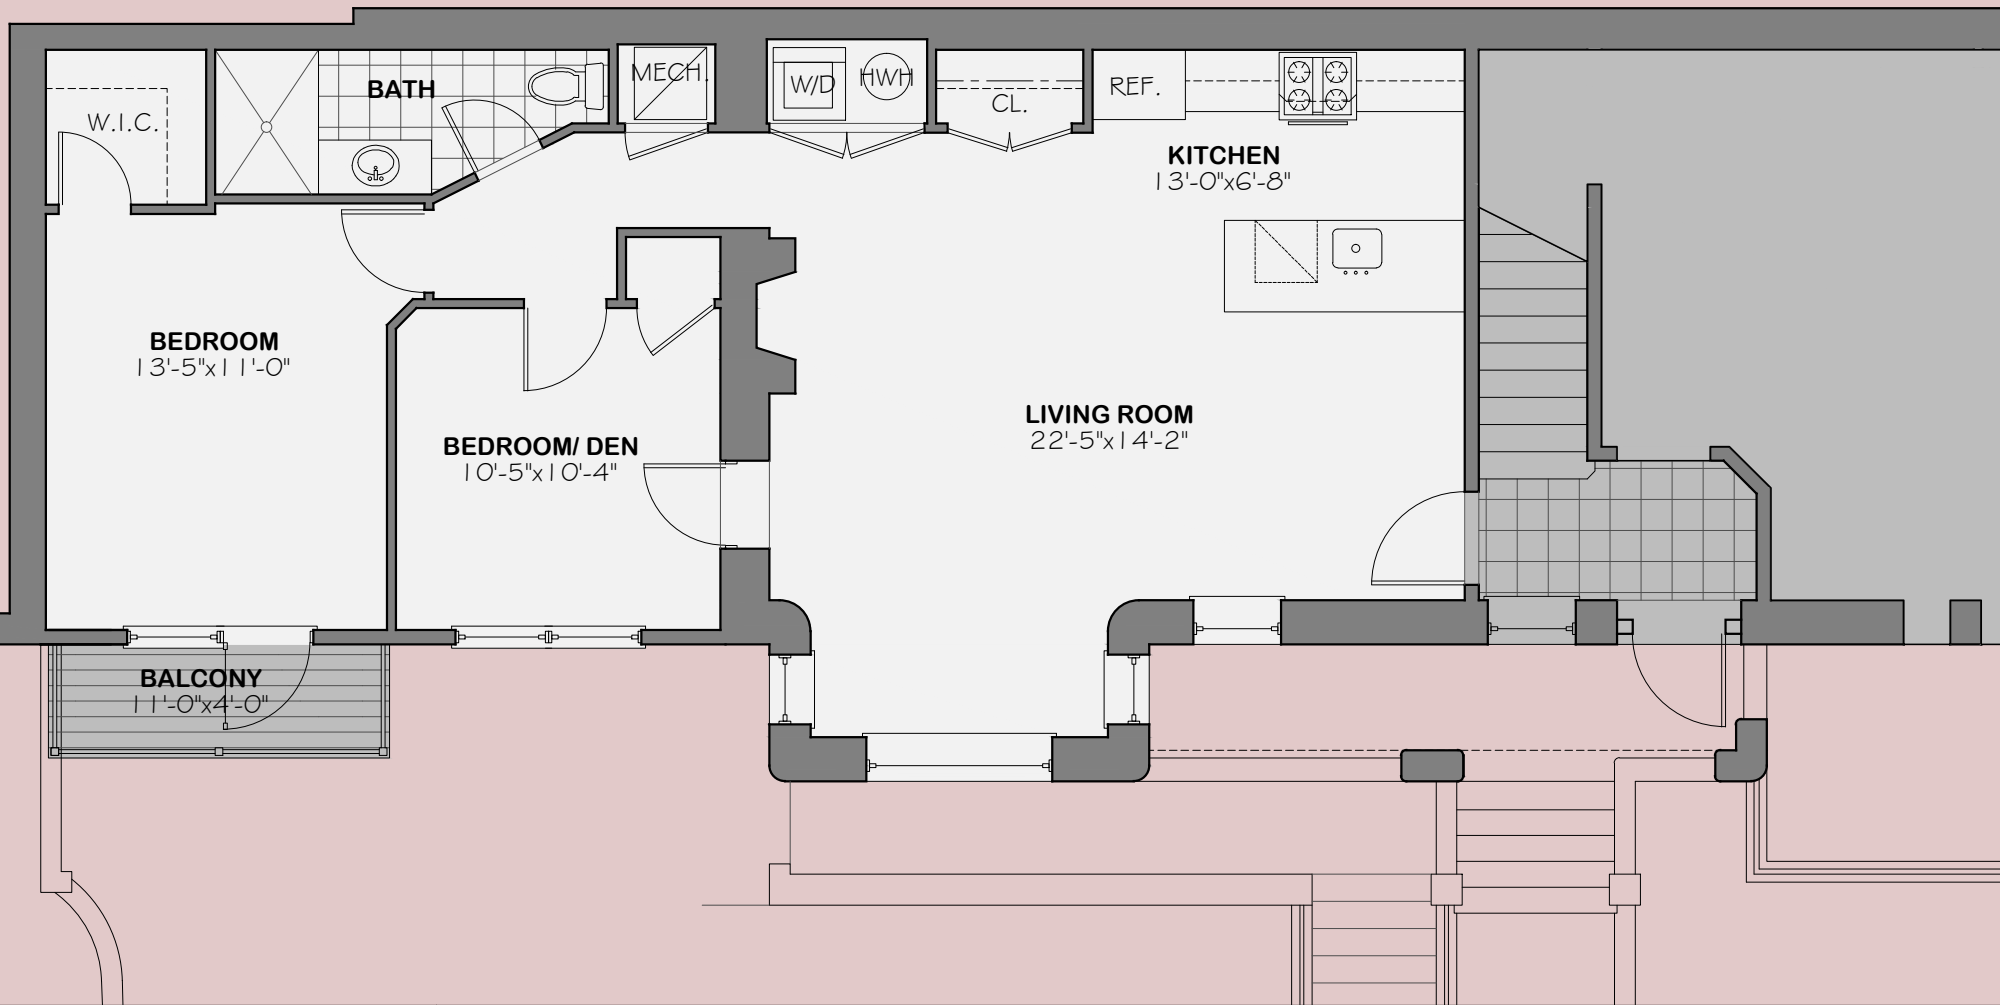

1300 EUCLID STREET NW, DC

UNIT #4

FIRST FLOOR