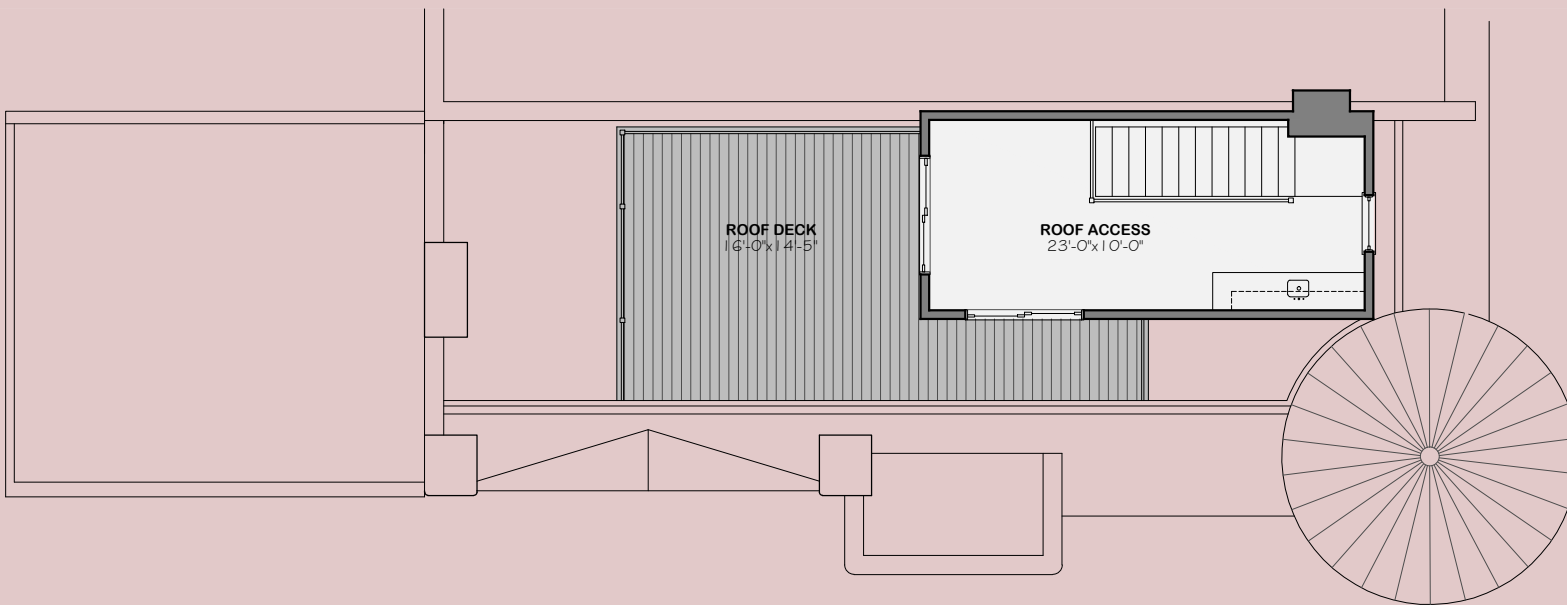

SECOND FLOOR

1300 EUCLID STREET NW, DC

UNIT #6

THIRD FLOOR

ROOF LEVEL