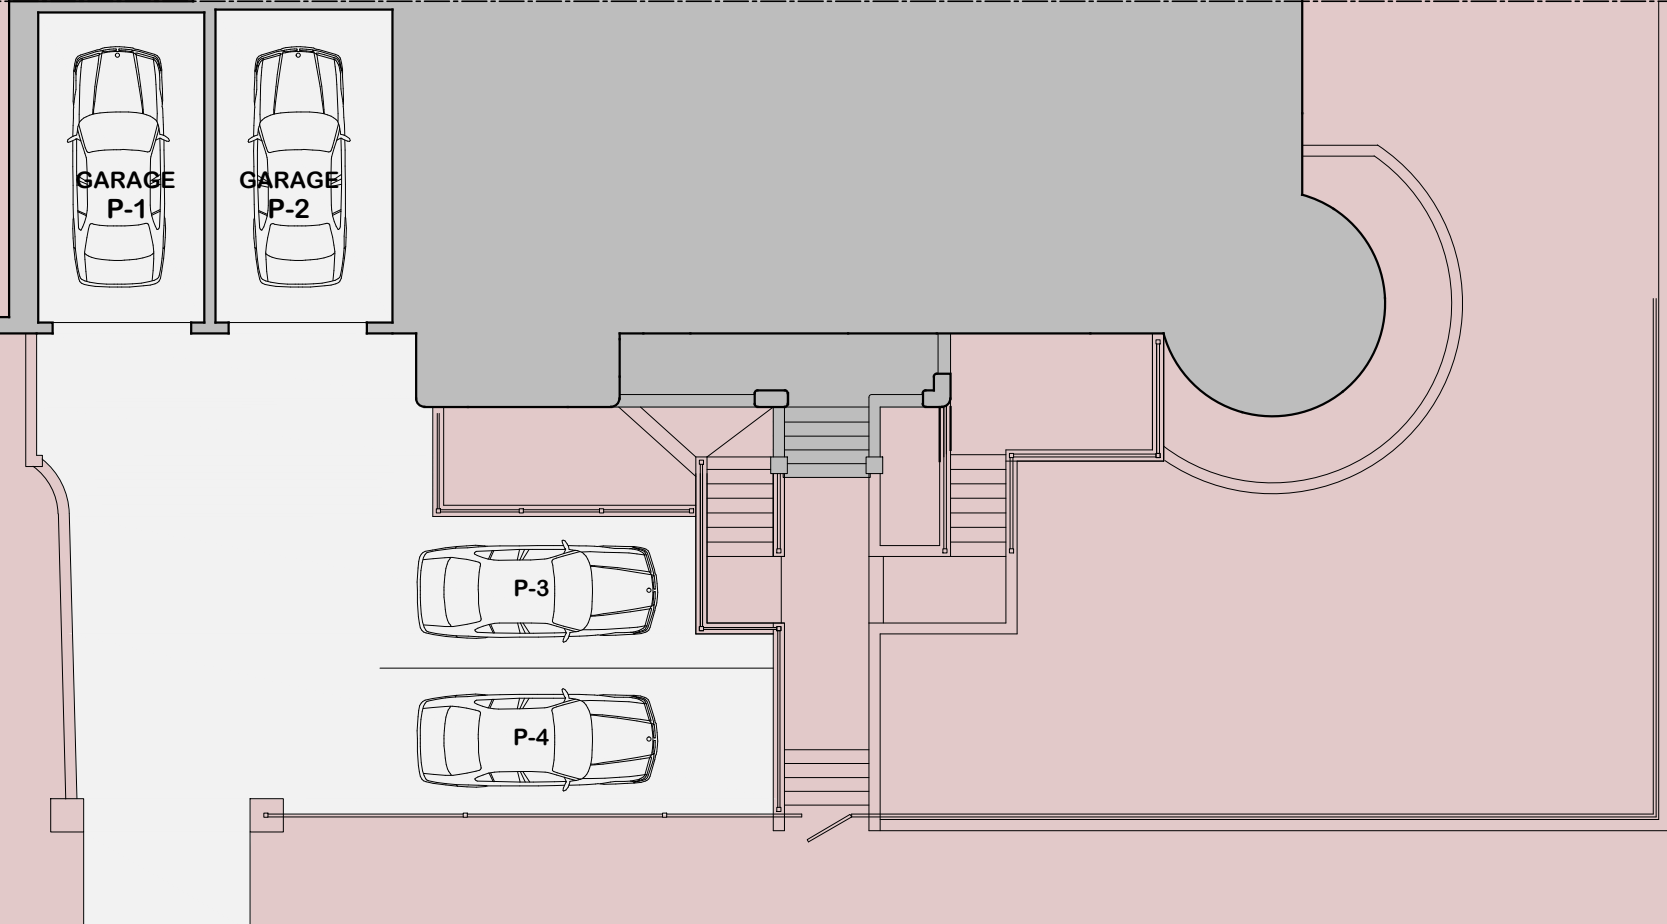

1300 EUCLID STREET NW, DC

SITE PLAN

1300 EUCLID STREET NW, DC

UNIT #1

TERRACE LEVEL

1300 EUCLID STREET NW, DC

UNIT #2

TERRACE LEVEL

SECOND FLOOR

1300 EUCLID STREET NW, DC

UNIT #6

THIRD FLOOR

ROOF LEVEL